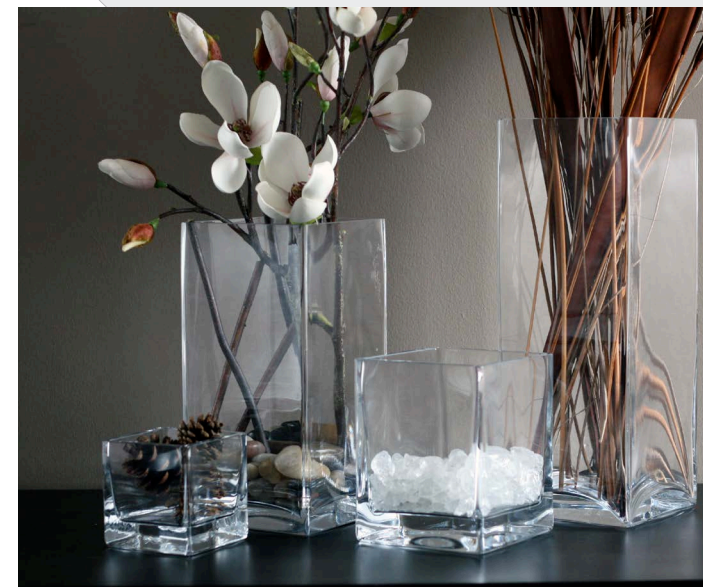

Hand-made using high clarity, lead-free crystal.

A variety of sizes of vases and domes add those finishing touches that make all the difference.

FOR FULL CATALOG AND PRODUCT RANGES PLEASE VISIT WWW.TURGLA.COM